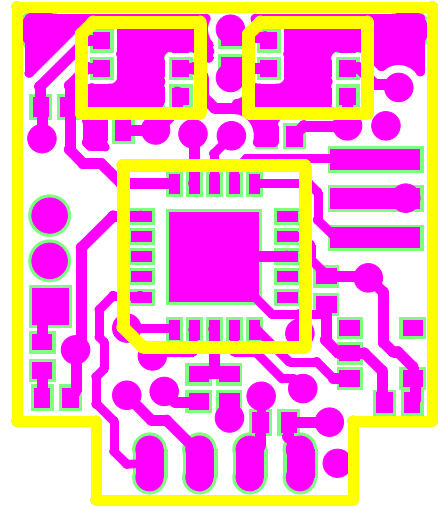

...\servo2.4.gwk

SIZE	QTY	SYM	PLATED	TOL
0.381	23	+	YES	+/-0.0
0.508	3	X	YES	+/-0.0
0.6096	2	◇	YES	+/-0.0

...\servo2.4.gwk

...\servo2.4.gwk

...\servo2.4.gwk

...\servo2.4.gwk