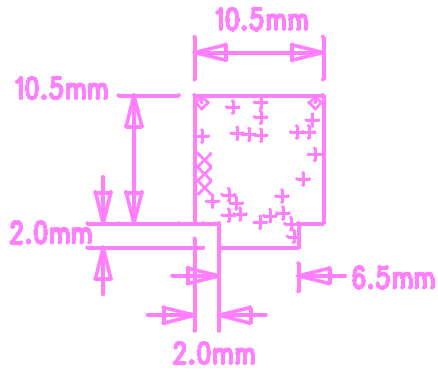

...\servo2.4.gwk

SIZE	QTY	SYM	PLATED	TOL
0.381	23	+	YES	+/-0.0
0.508	3	X	YES	+/-0.0
0.6096	2	◇	YES	+/-0.0

...\servo2.4.gwk

...\servo2.4.gwk

...\servo2.4.gwk

...\servo2.4.gwk